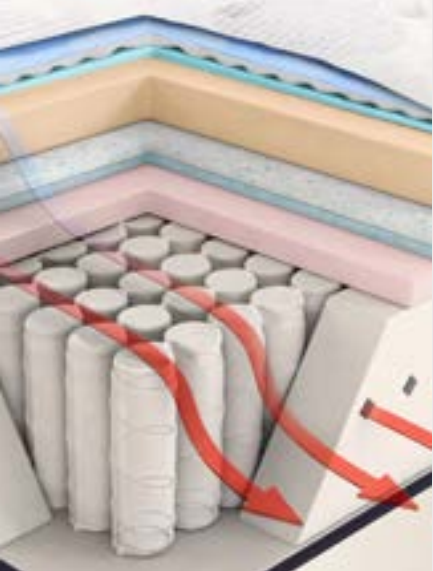

PROVIDENCE™ RECHARGE® PLUSH

Nano-Tex® stain-resistance treatment embedded right into the fabric

EverNU® sustainable replaceable mattress top

AirCool® Technology to provide added comfort for each guest

Pocketed Coil® Technology for unparalleled support

SUSTAINABLE UPGRADES INCLUDE

Coil Unit Beautyrest® Pocketed Coil® Springs
 Coil Count (Queen)..... 1000 Density
 Cover..... Designer Knit with Nano-Tex®

Edge Support..... AirCool® BeautyEdge® Foam Encasement

Border Fill..... FR Fiber

COIL SUPPORT

1st Layer EnergyFoam™

TOP UPHOLSTERY

1st Layer Transflexion™ Foam

QUILTING

1st Layer FR Fiber
 2nd Layer..... GelTouch™ Foam
 3rd Layer AirCool® Foam

Warranty..... 10/10 Non-Prorated